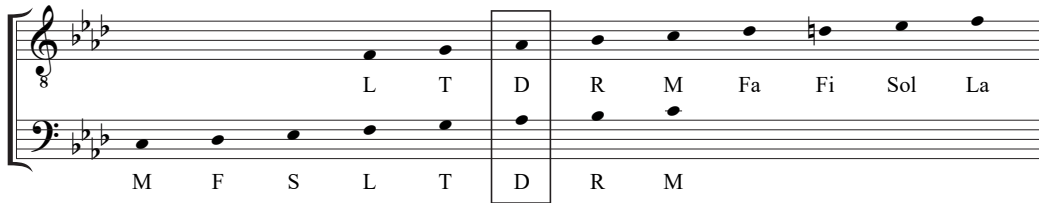

The Rocky Road to Dublin

Rehearsal Resource Page

Arranger: Earlene Rentz
Text: Traditional Irish Folk Song

About This Work:

The Rocky Road to Dublin is a well-known Irish folk song that dates back to the 19th century. The song tells the humorous and adventurous story of a young man's journey from his hometown in Tuam, County Galway, to Liverpool, England, in search of opportunity. Set in a fast-paced $\frac{9}{8}$ jig rhythm, the song showcases the wit, resilience, and lyrical storytelling characteristic of Irish folk music. Its energetic tempo and tongue-twisting lyrics reflect both the challenges of emigration and the spirit of Irish identity. Over time, *The Rocky Road to Dublin* has become a staple of traditional Irish music, performed by countless artists and celebrated for its vibrant narrative and musical complexity.

Ranges:

Solfège:

Vocabulary:

<i>mf</i>	<i>mezzo forte</i>	medium loud
	<i>crescendo</i>	to gradually get louder
<i>f</i>	<i>forte</i>	loud
<i>></i>	<i>accent</i>	to emphasize or attack a particular note
<i>mp</i>	<i>mezzo piano</i>	medium soft
	<i>decrescendo</i>	to gradually get softer
<i>sub. p</i>	<i>subito piano</i>	suddenly soft

Vocal Warm-Up: (Exercises created by the arranger, Earlene Rentz)

Practice clapping or tapping the following rhythms as you prepare to sing *The Rocky Road to Dublin*.

1 Tenor $\text{♩} = 100$ (mm. 5-6)

(Sing on Solfège or neutral syllable)